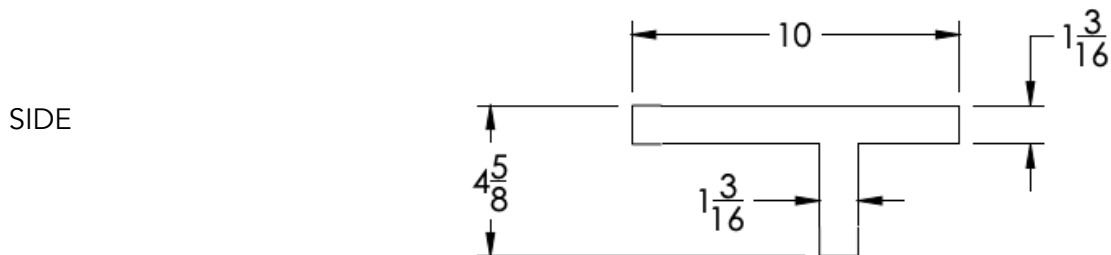

Dimensions in inches

NOTE: Dimensions subject to change without notice.