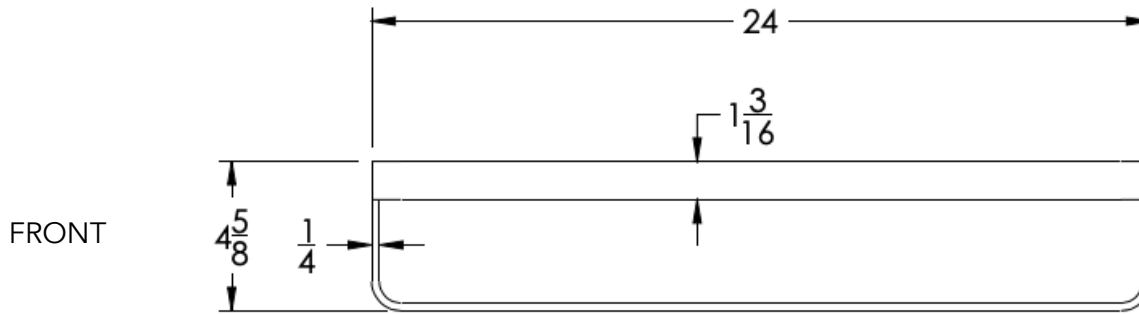

Dimensions in inches

NOTE: Dimensions subject to change without notice.