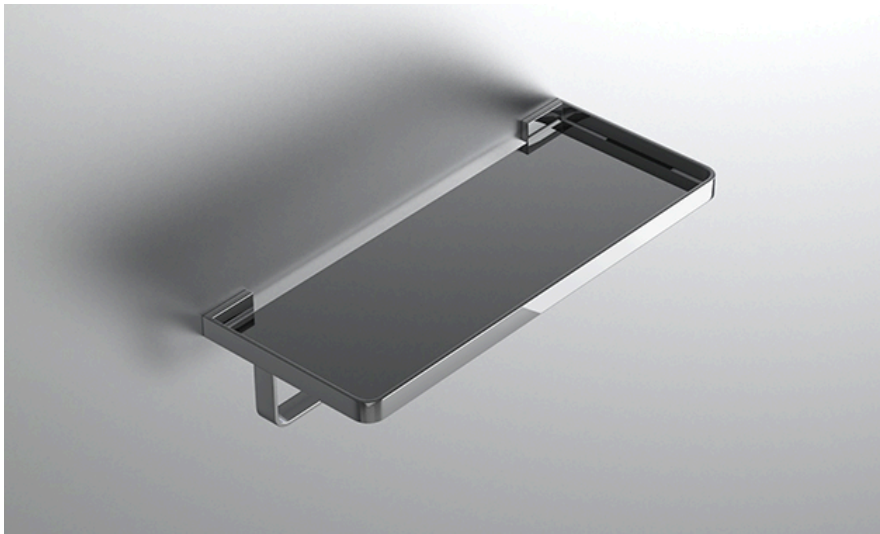

## FEATURES

- Premium 304 Grade Stainless Steel
- Solid Mount Construction
- Concealed Installation Hardware
- State of the art wall anchors included for installation on Dry wall or Tile